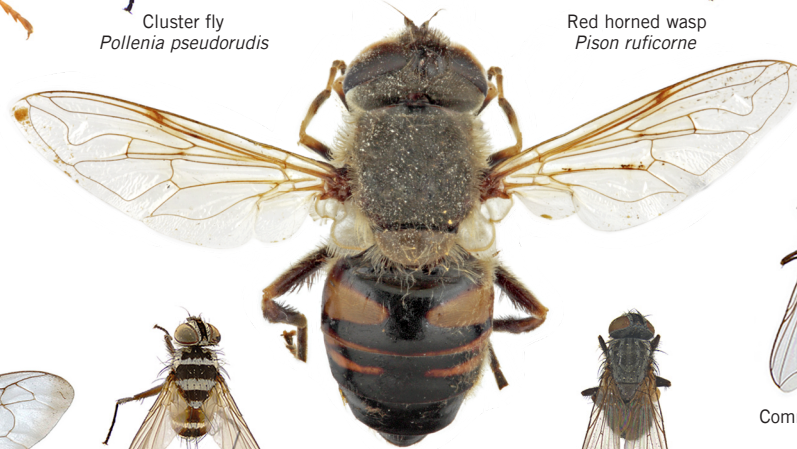

SUSPECTED FRUIT FLY?

Common public notifications in New Zealand - compared with the unwanted Queensland fruit fly

Three-lined Hover fly
Helophilus seelandicus

Chinese Paper Wasp
Polistes chinensis

Cluster fly
Pollenia pseudorudis

Red horned wasp
Pison ruficorne

European Tube wasp
Ancistrocerus gazella

German wasp
Vespula germanica

Drone fly
Eristalis tenax

Common House fly
Musca sp.

Mason wasp
Pison spinolae

Australian Leafroller Tachinid
Trigonospila brevifacies

Lesser Housefly
Fannia albitarsus

1 cm

Wool carder bee
Anthidium manicatum

Brown striped litter fly
Sapromyza neozelandica

Hover fly
Melanostoma fasciatum

Biting Stable fly
Stomoxys calcitrans

Pygophora apicalis

Vinegar fly
Drosophila sp.